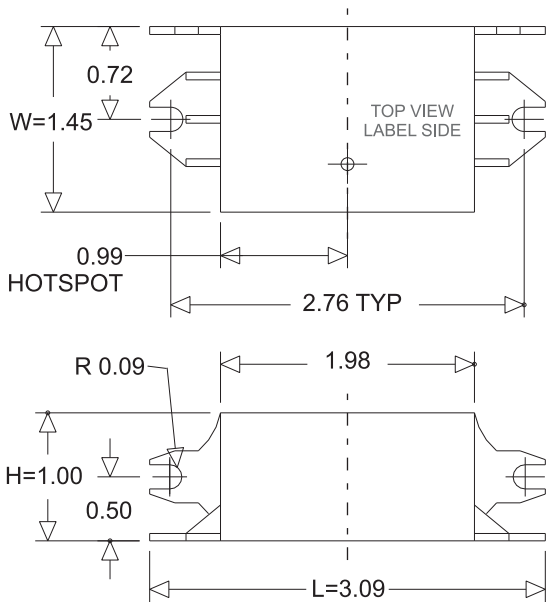

## Rapid Start Fluorescent Ballast

- High Frequency Electronic Ballast
- Input Voltage: 230VAC, 60Hz
- Rapid Start
- cULus Listed, Class P

This Ballast Will Operate Following Lamps:

180mm T5 UV / 287mm T5 UV

## Electrical Data

Lamp Wattage / Type	Lamps Operated	Input Wattage	Line Current	Power Factor	Ballast Factor	Efficacy Factor	THD	Current Crest Factor
180mm T5 UV	1	11.40	0.096	0.522	0.842	7.390	157.7%	<1.7
287mm T5 UV	1	15.77	0.136	0.501	0.939	5.950	165.6%	<1.7

## Mechanical Data

Where : L = Length, W = Width, H = Height