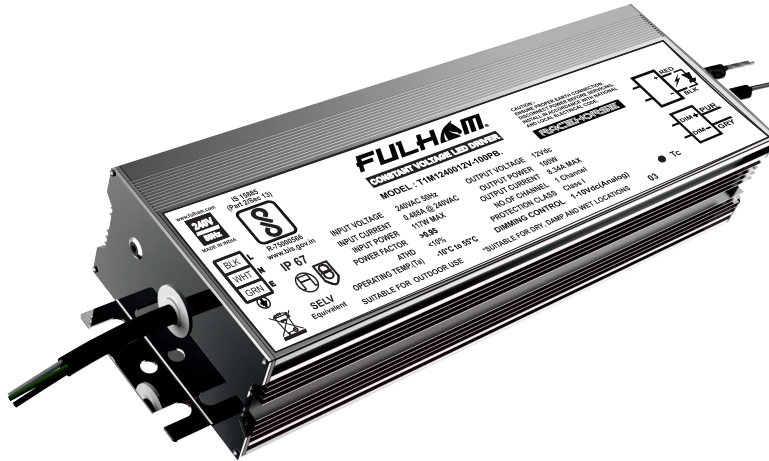

Mechanical Data

Product image

Note :All Dimensions are in mm.

Tolerance = $\pm 0.5\text{mm}$

Wiring Diagrams

INPUT SIDE	LENGTH	OUTPUT SIDE	LENGTH
BLACK (L)	3 CORE CABLE 300mm	RED (+)	2 CORE CABLE 300mm
WHITE (N)		BLACK (-)	
GREEN (E)		PURPLE (DIM +)	2 CORE CABLE 300mm
	GRAY (DIM -)		