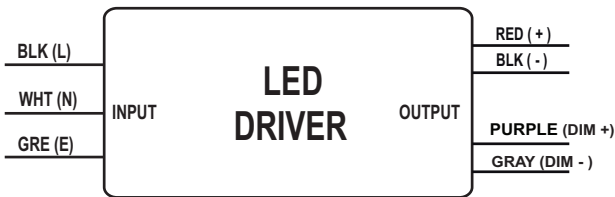

Mechanical Data

Product image

Note :All Dimensions are in mm.

Tolerance = $\pm 0.5\text{mm}$

Wiring Diagrams

INPUT SIDE	LENGTH	OUTPUT SIDE	LENGTH
BLACK (L)	3 CORE CABLE 300mm	RED (+)	2 CORE CABLE 300mm
WHITE (N)		BLACK (-)	
GREEN (E)		PURPLE (DIM +)	2 CORE CABLE 300mm
	GRAY (DIM -)		