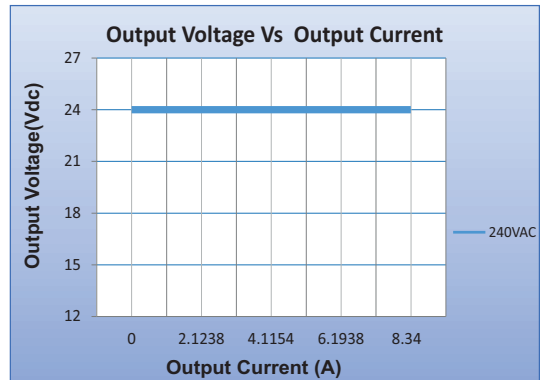

Figure 4

Fulham extends a limited warranty only to the original purchaser or to the first user for a period of **05 years @ Tc max** from the date of manufacture when properly installed and operated under normal conditions of use. For complete terms and conditions, please reference the Fulham Product Catalog (www.fulham.com). Due to a program of continuous improvement, Fulham reserves the right to make modifications or variations in design or construction to the equipment described. © Fulham Company Limited, All Rights Reserved.