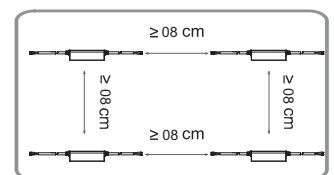

Mechanical Data

Product image

Note :All Dimensions are in mm.

Tolerance = $\pm 0.5\text{mm}$

Wiring Diagrams

INPUT SIDE	LENGTH	OUTPUT SIDE	LENGTH
BLACK (L)	3 CORE CABLE 300mm	RED (+)	2 CORE CABLE 300mm
WHITE (N)		BLACK (-)	
GREEN (E)		PURPLE (DIM +)	2 CORE CABLE 300mm
	GRAY (DIM -)		

Packaging

Master carton

OUTER DIMENSION		
L	W	H
235mm	230mm	155mm
Net Weight	Gross Weight	QUANTITY
8.55kg	9.1kg	09

Installation Instructions:

- The driver should be installed in a dry, acid-free, oil free, fat-free environment.
- Do not exceed the declared Hot spot temperature(T_c max) under any circumstances.
- ≥ 08 cm clearance must be kept between the drivers as per installation diagram, When multiple drivers used.