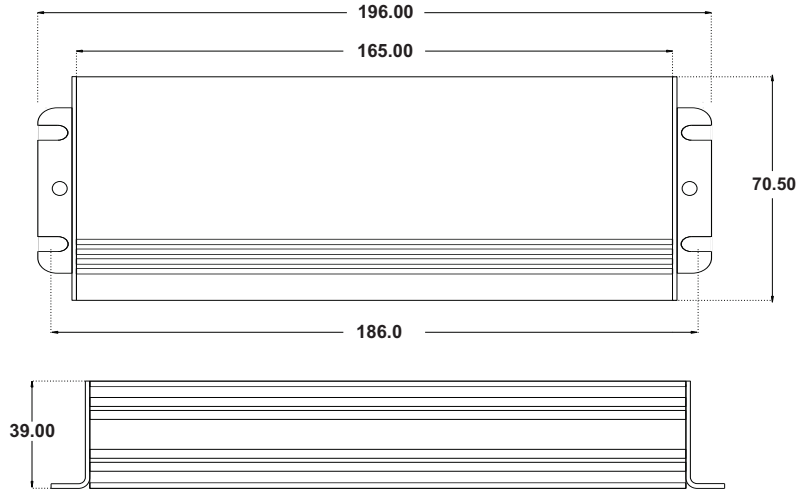

Mechanical Data

Product image

Note :All Dimensions are in mm.

Tolerance = $\pm 0.5\text{mm}$

Wiring Diagrams

INPUT SIDE	LENGTH	OUTPUT SIDE	LENGTH
BLACK (L)	3 CORE CABLE 300mm	RED (+)	2 CORE CABLE 300mm
WHITE (N)		BLACK (-)	
GREEN (E)		PURPLE (DIM +)	2 CORE CABLE 300mm
	GRAY (DIM -)		

Packaging

Master carton

OUTER DIMENSION		
L	W	H
235mm	230mm	155mm
Net Weight	Gross Weight	QUANTITY
8.55kg	9.1kg	09

Installation Instructions:

- The driver should be installed in a dry, acid-free, oil free, fat-free environment.
- Do not exceed the declared Hot spot temperature(T_c max) under any circumstances.
- ≥ 08 cm clearance must be kept between the drivers as per installation diagram, When multiple drivers used.