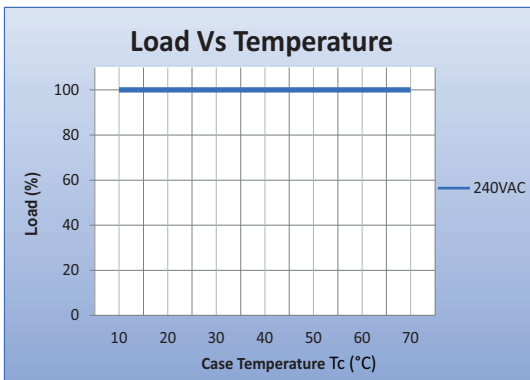

Figure 7

Fulham extends a limited warranty only to the original purchaser or to the first user for a period of **05 years @ Tc max** from the date of manufacture when properly installed and operated under normal conditions of use. For complete terms and conditions, please reference the Fulham Product Catalog (www.fulham.com). Due to a program of continuous improvement, Fulham reserves the right to make modifications or variations in design or construction to the equipment described. © Fulham Company Limited, All Rights Reserved.