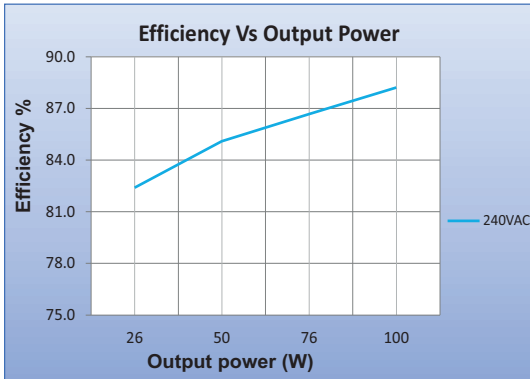

Figure 1

Fulham extends a limited warranty only to the original purchaser or to the first user for a period of **05 years @ Tc max** from the date of manufacture when properly installed and operated under normal conditions of use. For complete terms and conditions, please reference the Fulham Product Catalog (www.fulham.com). Due to a program of continuous improvement, Fulham reserves the right to make modifications or variations in design or construction to the equipment described. © Fulham Company Limited, All Rights Reserved.