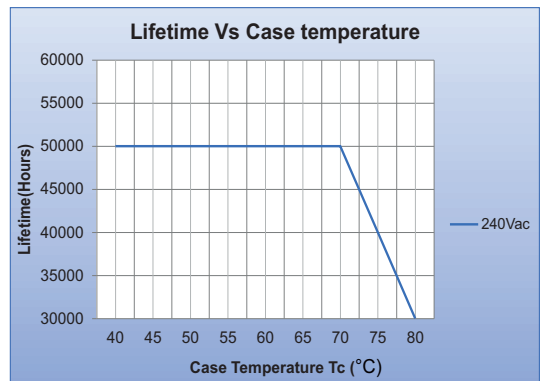

Figure 6

Fulham extends a limited warranty only to the original purchaser or to the first user for a period of **05 years @ Tc max** from the date of manufacture when properly installed and operated under normal conditions of use. For complete terms and conditions, please reference the Fulham Product Catalog (www.fulham.com). Due to a program of continuous improvement, Fulham reserves the right to make modifications or variations in design or construction to the equipment described. © Fulham Company Limited, All Rights Reserved.