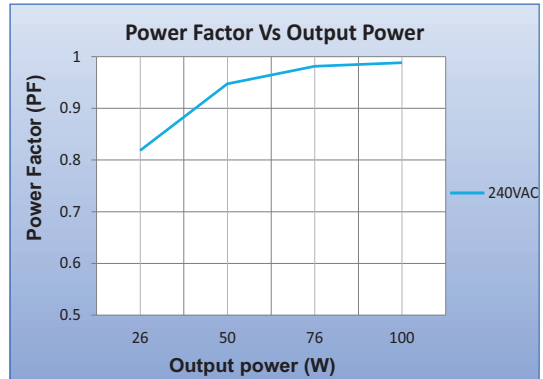

Figure 2

Fulham extends a limited warranty only to the original purchaser or to the first user for a period of **05 years @ Tc max** from the date of manufacture when properly installed and operated under normal conditions of use. For complete terms and conditions, please reference the Fulham Product Catalog (www.fulham.com). Due to a program of continuous improvement, Fulham reserves the right to make modifications or variations in design or construction to the equipment described. © Fulham Company Limited, All Rights Reserved.