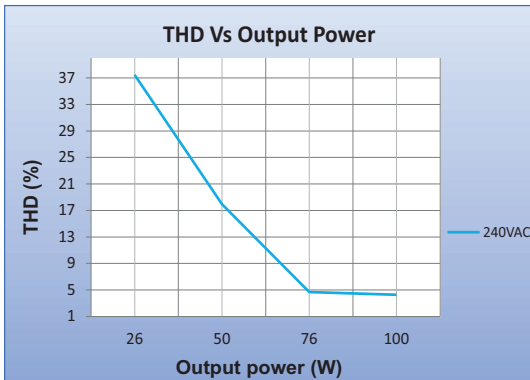

Figure 3

Fulham extends a limited warranty only to the original purchaser or to the first user for a period of **05 years @ Tc max** from the date of manufacture when properly installed and operated under normal conditions of use. For complete terms and conditions, please reference the Fulham Product Catalog (www.fulham.com). Due to a program of continuous improvement, Fulham reserves the right to make modifications or variations in design or construction to the equipment described. © Fulham Company Limited, All Rights Reserved.