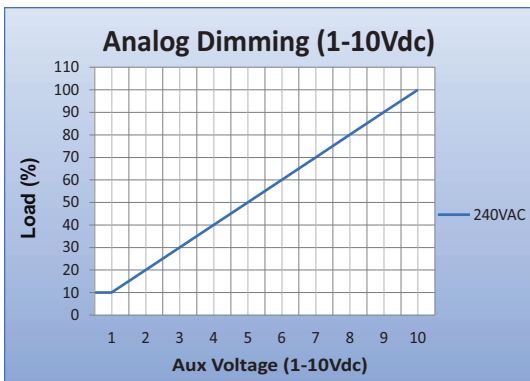

Figure 5

Fulham extends a limited warranty only to the original purchaser or to the first user for a period of **05 years @ Tc max** from the date of manufacture when properly installed and operated under normal conditions of use. For complete terms and conditions, please reference the Fulham Product Catalog (www.fulham.com). Due to a program of continuous improvement, Fulham reserves the right to make modifications or variations in design or construction to the equipment described. © Fulham Company Limited, All Rights Reserved.